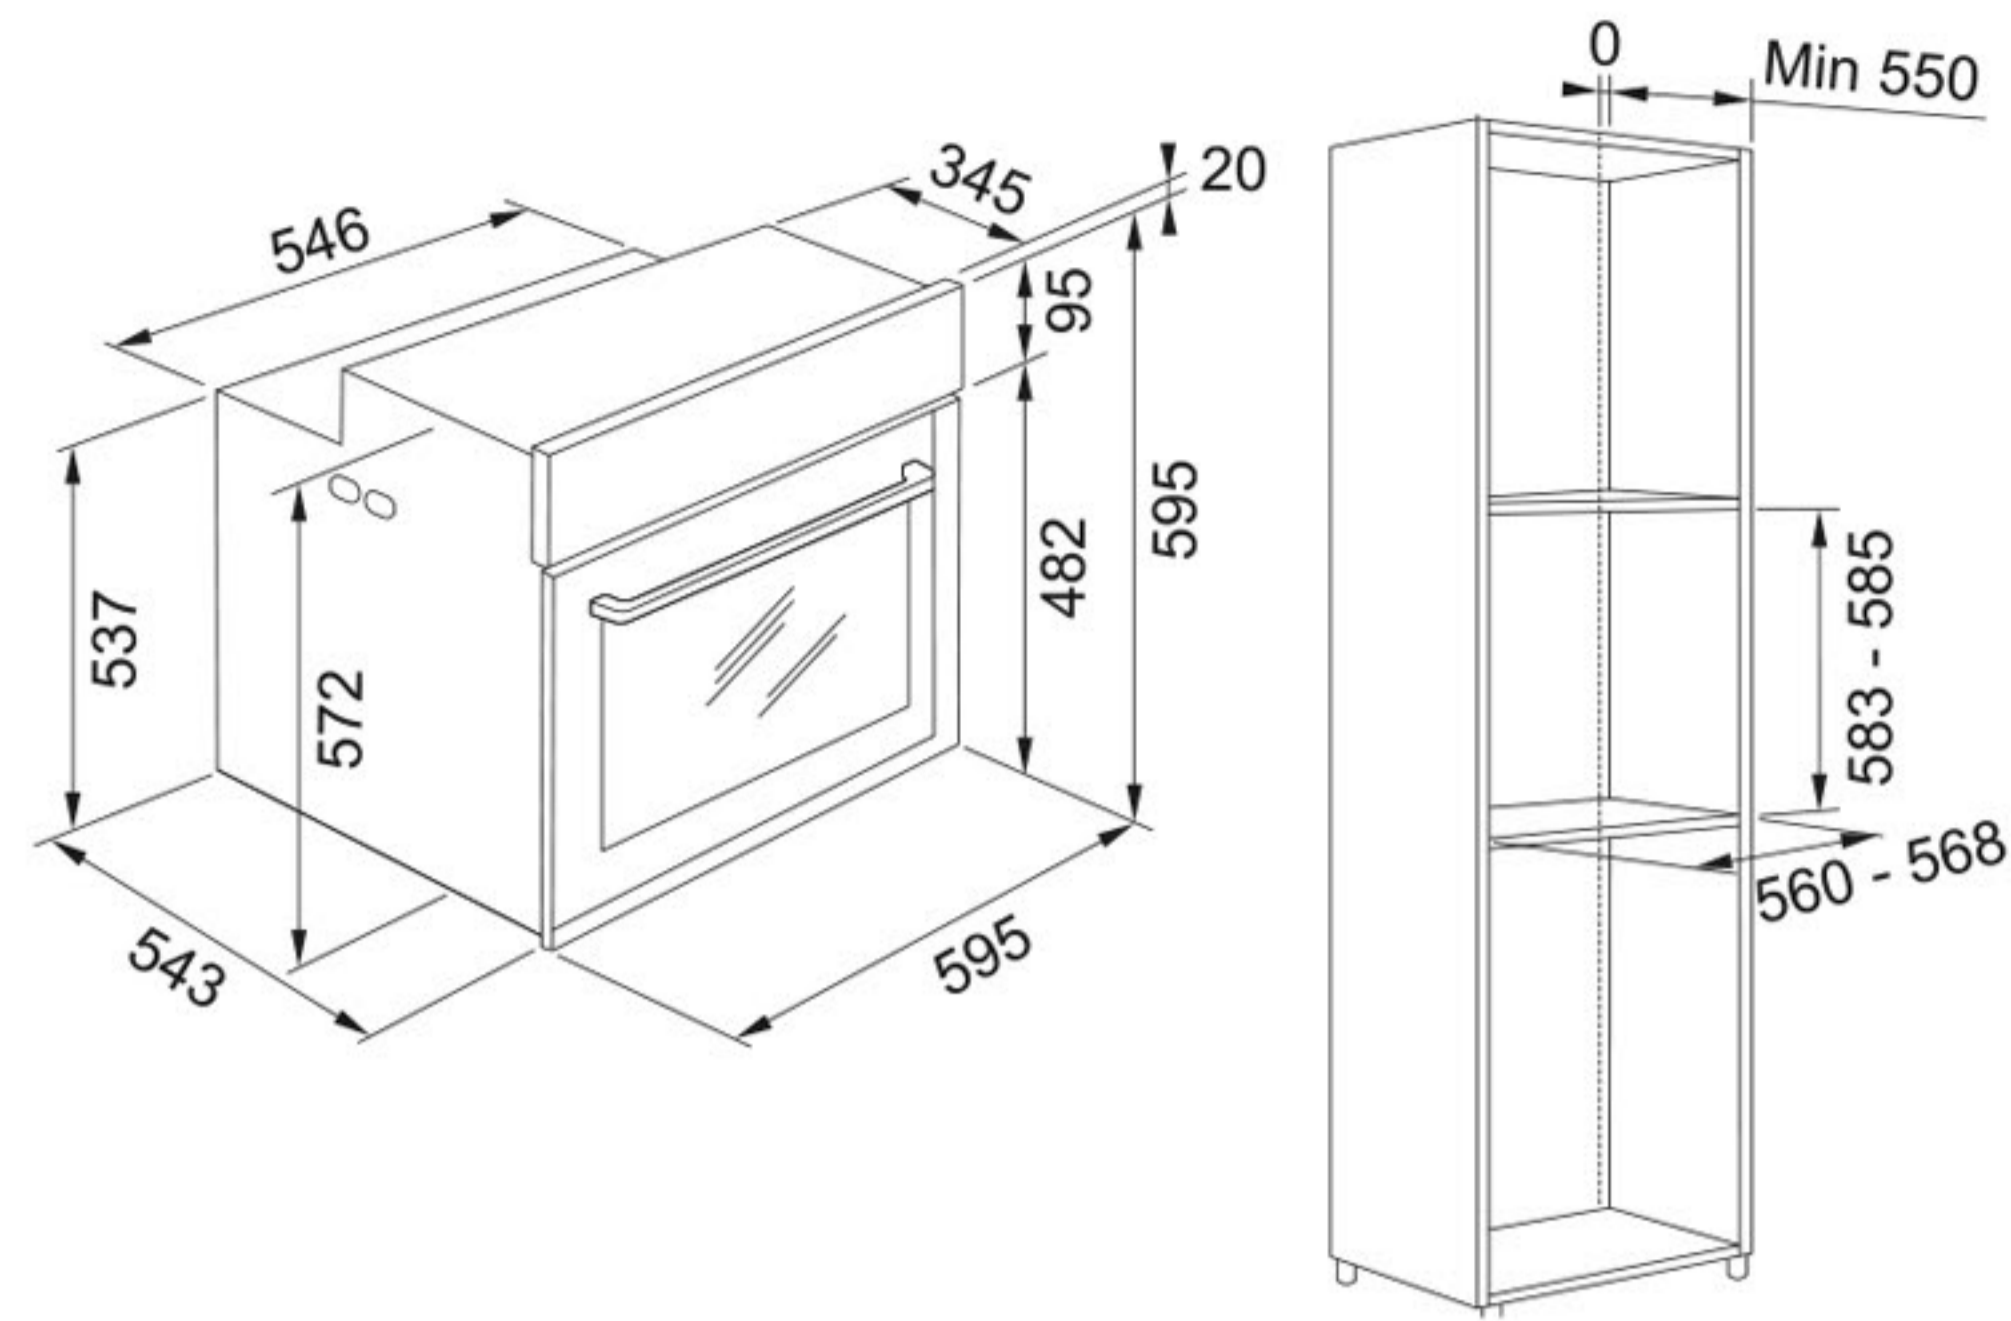

BUILT IN SINGLE OVEN

Model: 10820160 N000000E75219V0

VESTEL

The Vestel Built-in Single Oven in silver combines a spacious 73L capacity with versatile cooking functions and easy-to-clean enamel for everyday convenience.

Product Information

Installation type	Built-in
Color	Sliver

Dimensions

Width Overall	59,5(mm)
Height Overall	59,5(mm)
Depth Overall	575 / 550 (mm)
Control Panel(W/H/D) Inside Cabinet	min.560 max.580 / min.600 / min.555

Oven Features

Oven Type	Electric
Oven Volume	73
Cooling Fan	YES
Oven Light (25W)	Standard
Oven Lamp on Rear Wall (LED - 3.4W)	Optional (depends on oven controllers)
Oven Lamp on Rear Wall and Side Wall	Optional (available with wire side racks)
Easy to Clean Enamel	Standard
Electronic Thermostat	Optional
Oven Functions	Static, Fan, TurboFan, Multifunction
Top Heating Element	1200
Bottom Heating Element	1100
Grill (Thermostatic)	1400
Double Grill (Thermostatic)	2600
Fan	23
Fan with Ring Heating Element	2000