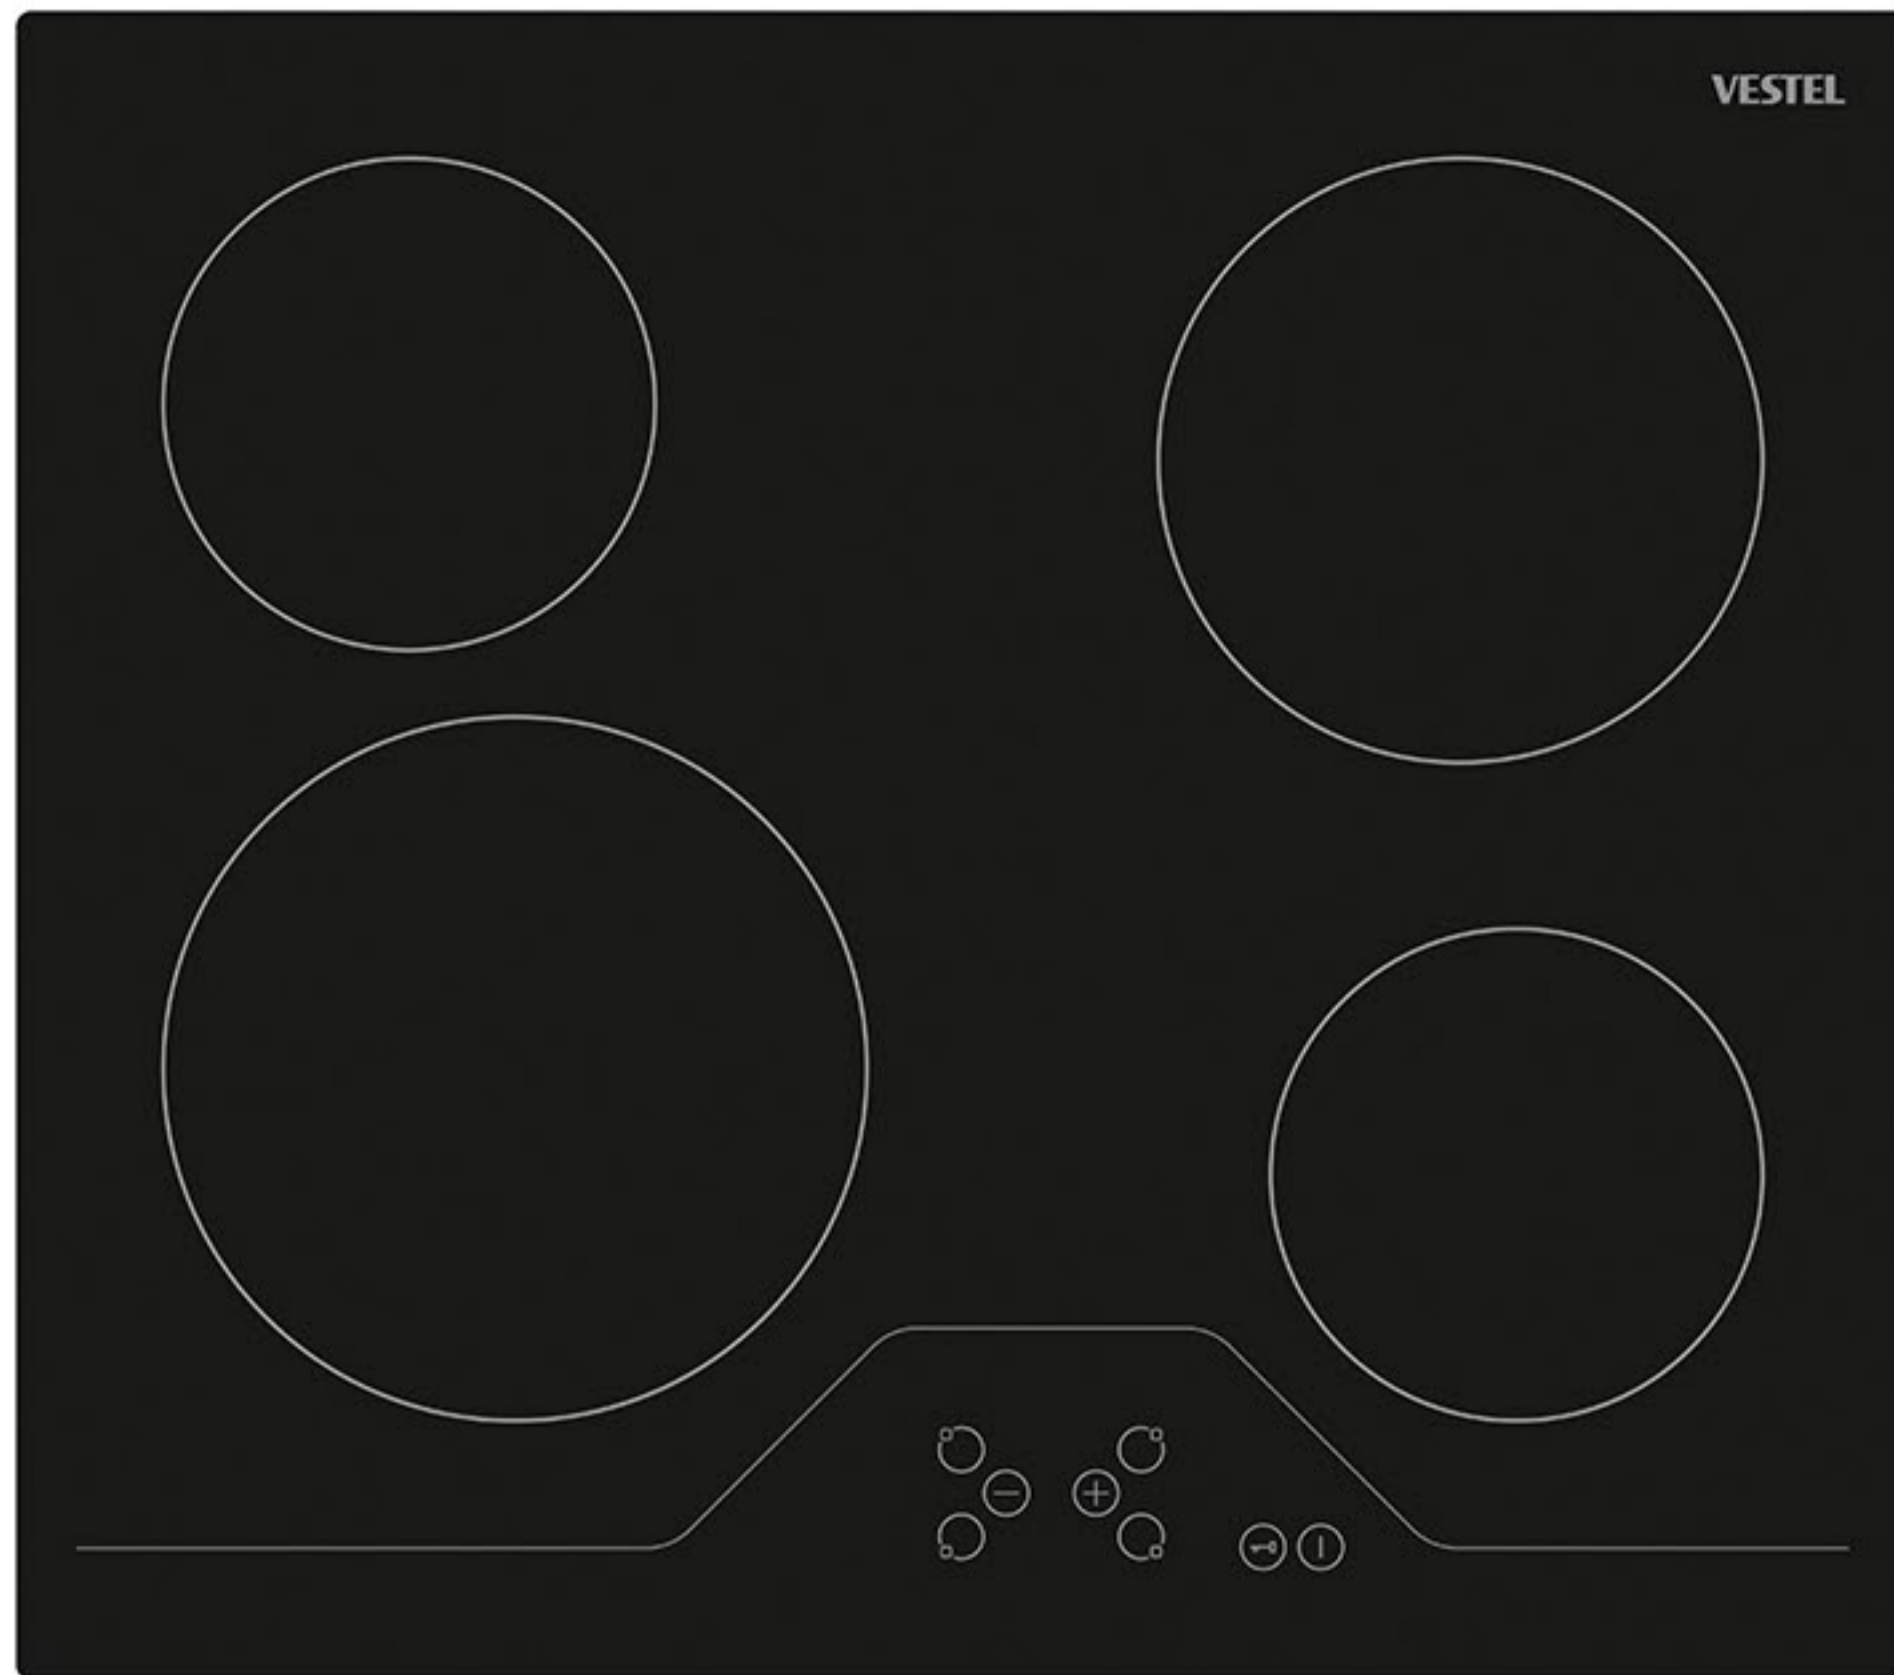

TABLE-TOP HOB

VESTEL

Model: 10819125 GC66O03C21 VESTEL BH-6330B

A sleek ceramic glass hob with four heating zones, designed for versatile cooking. Easy touch controls make everyday meals faster and more efficient.

Colours

Black	Yes
-------	-----

Product Dimensions

Height (max., varies from model to model)	41(mm)
Width	590(mm)
Depth (max., do not include gas connection detail)	520(mm)

Cut-out Dimensions

Width	560(mm)
Depth	520(mm)

Hob Features

Hob	1200
Ø145 mm Highlite Element	1800
Ø180 mm Highlite Element	2300
Ø210 mm Highlite Element	1700
Ø180 mm Dual Highlite Element	1800
Ø145 mm Oval Highlite Element	2200
Ø210 mm Dual Highlite Element	2300
Ø210 mm Triple Highlite Element	2700
Ø290 mm Dual Highlite Element	