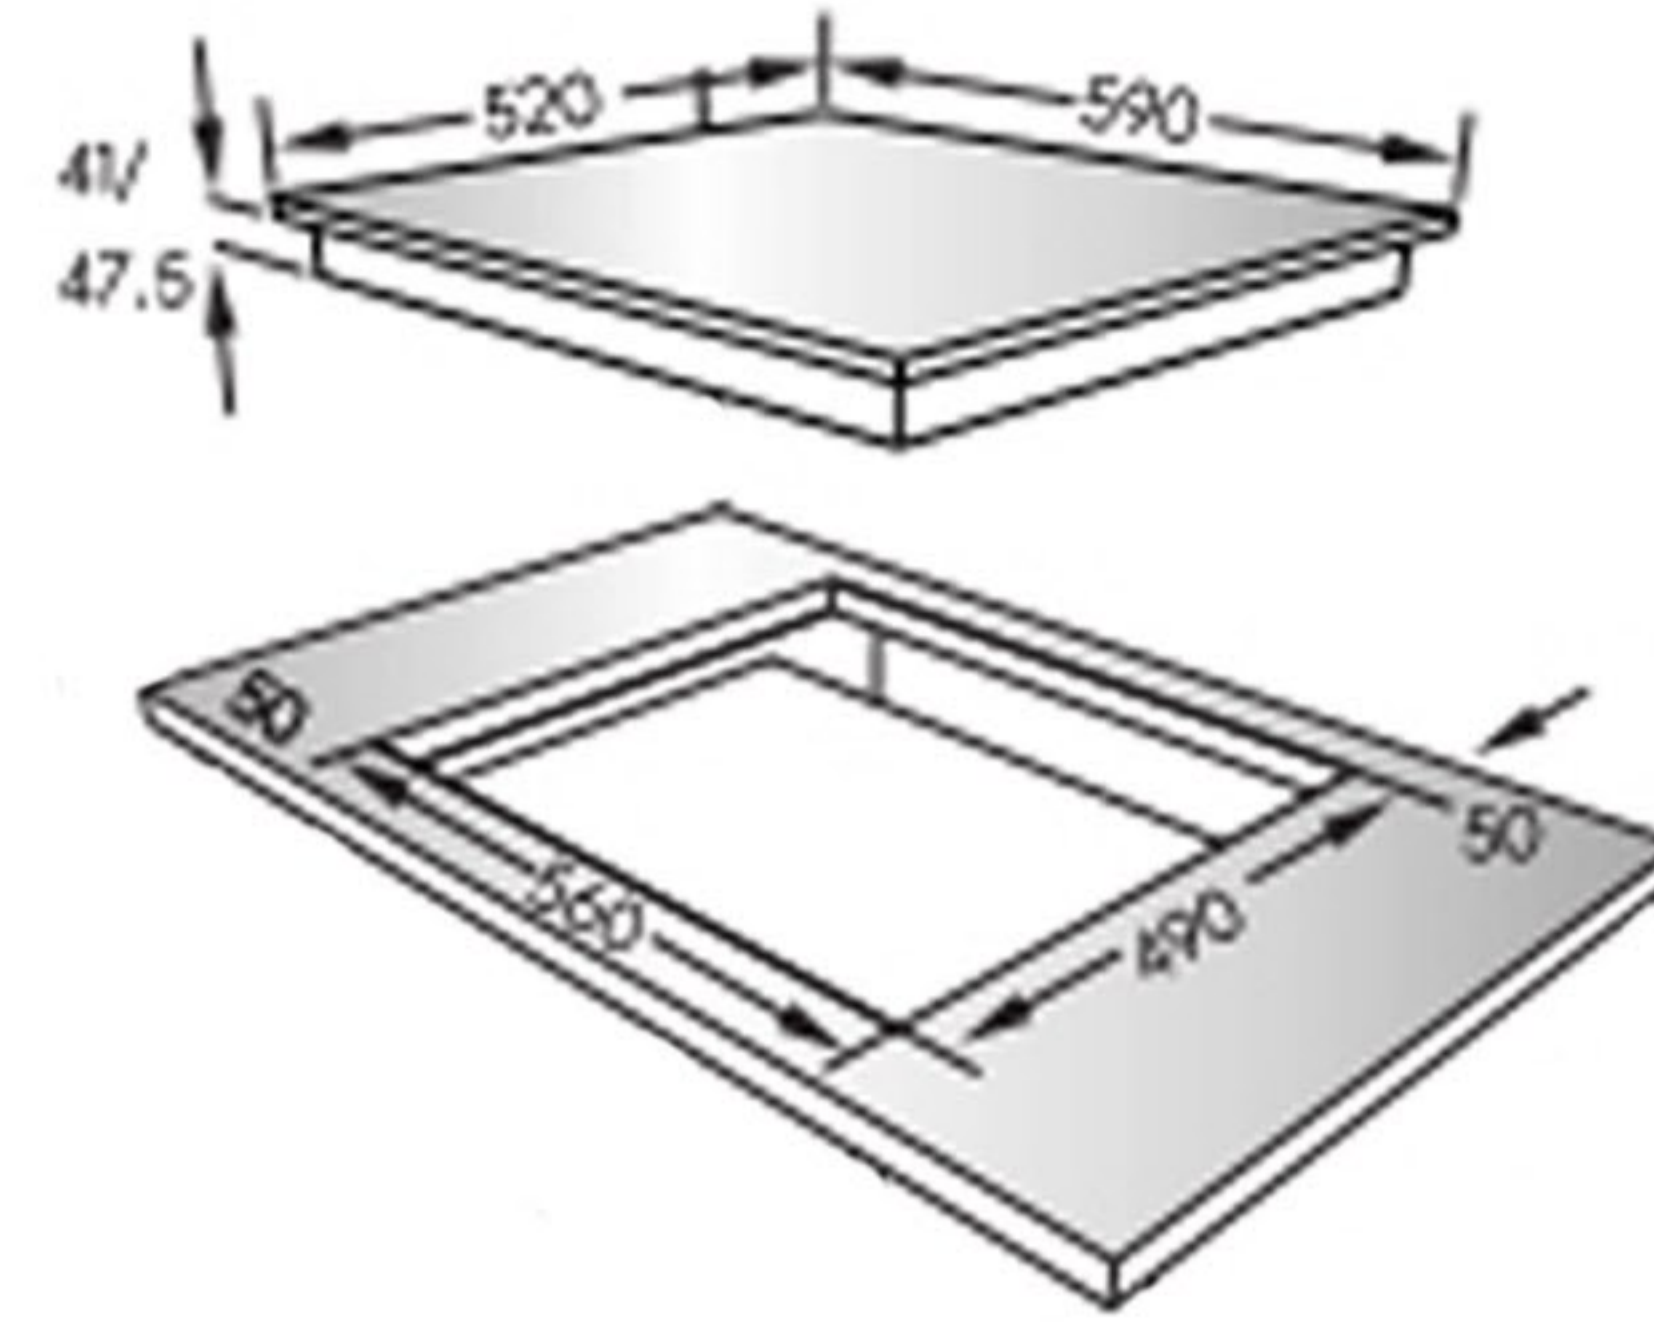

TABLE-TOP HOB

VESTEL

Model: 10819125 GC66O03C21 VESTEL BH-6330B

A sleek ceramic glass hob with four heating zones, designed for versatile cooking. Easy touch controls make everyday meals faster and more efficient.

Colours

Black	Yes
-------	-----

Product Dimensions

Height (max., varies from model to model)	41(mm)
Width	590(mm)
Depth (max., do not include gas connection detail)	520(mm)

Cut-out Dimensions

Width	560(mm)
Depth	520(mm)

Hob Features

Hob	1200
Ø145 mm Highlite Element	1800
Ø180 mm Highlite Element	2300
Ø210 mm Highlite Element	1700
Ø180 mm Dual Highlite Element	1800
Ø145 mm Oval Highlite Element	2200
Ø210 mm Dual Highlite Element	2300
Ø210 mm Triple Highlite Element	2700
Ø290 mm Dual Highlite Element	

(If touch control selected)

Hot Surface Indicator Light	1200 1
-----------------------------	----------

Control	FRONT TOUCH CONTROL
Vitroc ceramic Glass Cleaning Spatula	Yes
Others	
Total Electric Power (Depends on Model) Maximum (KW)	6.5
Voltage	230V~ / 400V 3N~
RoHS Compliance	Standard
CE Compliance	Standard
Carton Box Packaging	CARTON BOX [FLEXO, NOLOGO]
Packed Product Dimensions(mm)	620X578X133
Net Weight (kg)	7.64
Gross Weight (kg)	8.44