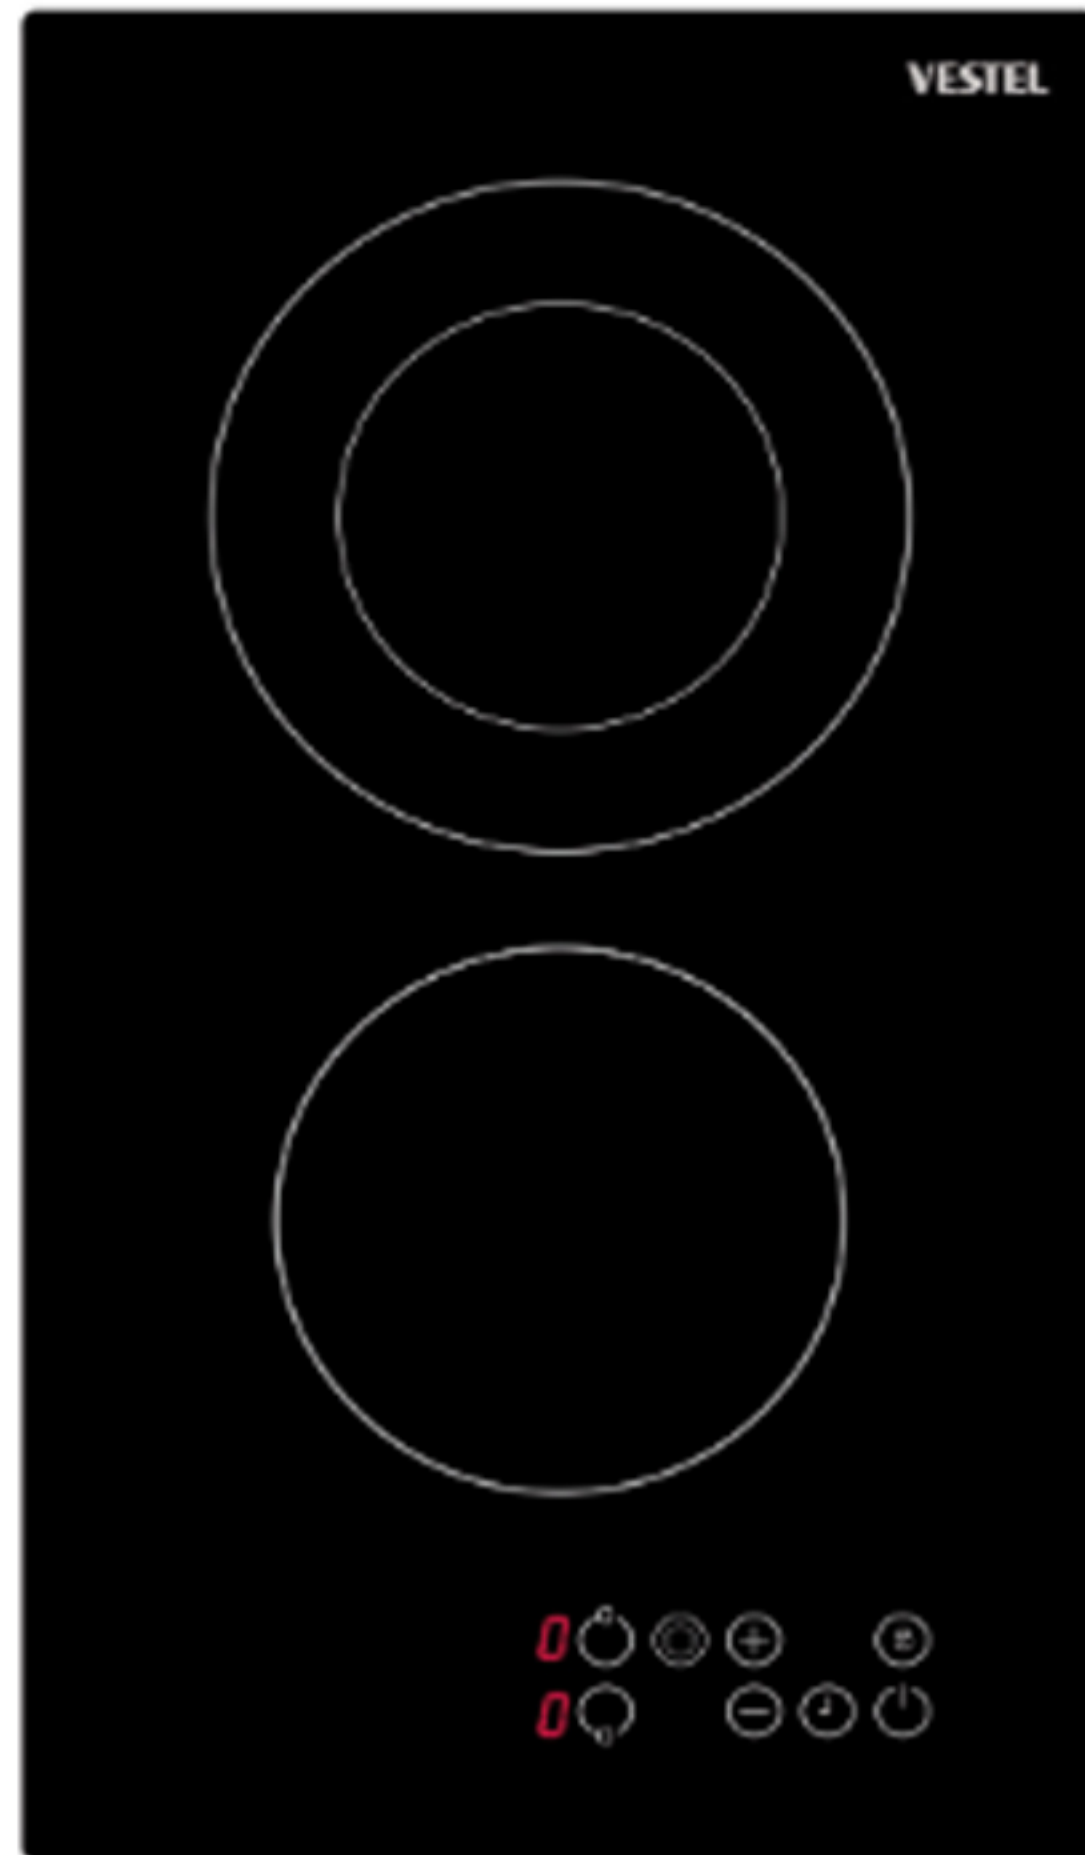

VESTEL - Induction Ceramic Hob

Model: GC30.002

VESTEL

A 30cm induction-ceramic hob featuring high-efficiency 160mm & 200mm induction zones with Boost Mode, Pot Detection, Automatic Heat-Up, and full touch-control operation. Designed with slim vitroc-eramic glass, safety indicators, and powerful 3600W performance for fast, safe, and modern cooking.

Product Information

Colours BLACK

Dimensions

Model Height (varies from model to model) 56

Width (mm) 290

Depth (mm) 520

Cut-out Dimensions

Width (mm) 270

Depth (mm) 490

Hob Features

Hob Induction Ceramic

Ø 160 mm Induction Zone Nominal 1400W max. Boost 1800W

Ø 200 mm Induction Zone Nominal 2100W max. Boost 2500W

Boost Funcion YES

Pot Dedection YES

Timer function for vitro ceramic hobs YES

(If touch control selected)

Child Lock for vitro ceramic hobs YES

(If touch control selected)

Hot Surface Indicator Light YES

Control TOUCH CONTROL [TOGGLE]

Bevelled Edges FLAT

Logo VESTEL

Vitroc-eramic Glass Artwork SLIM DESIGN