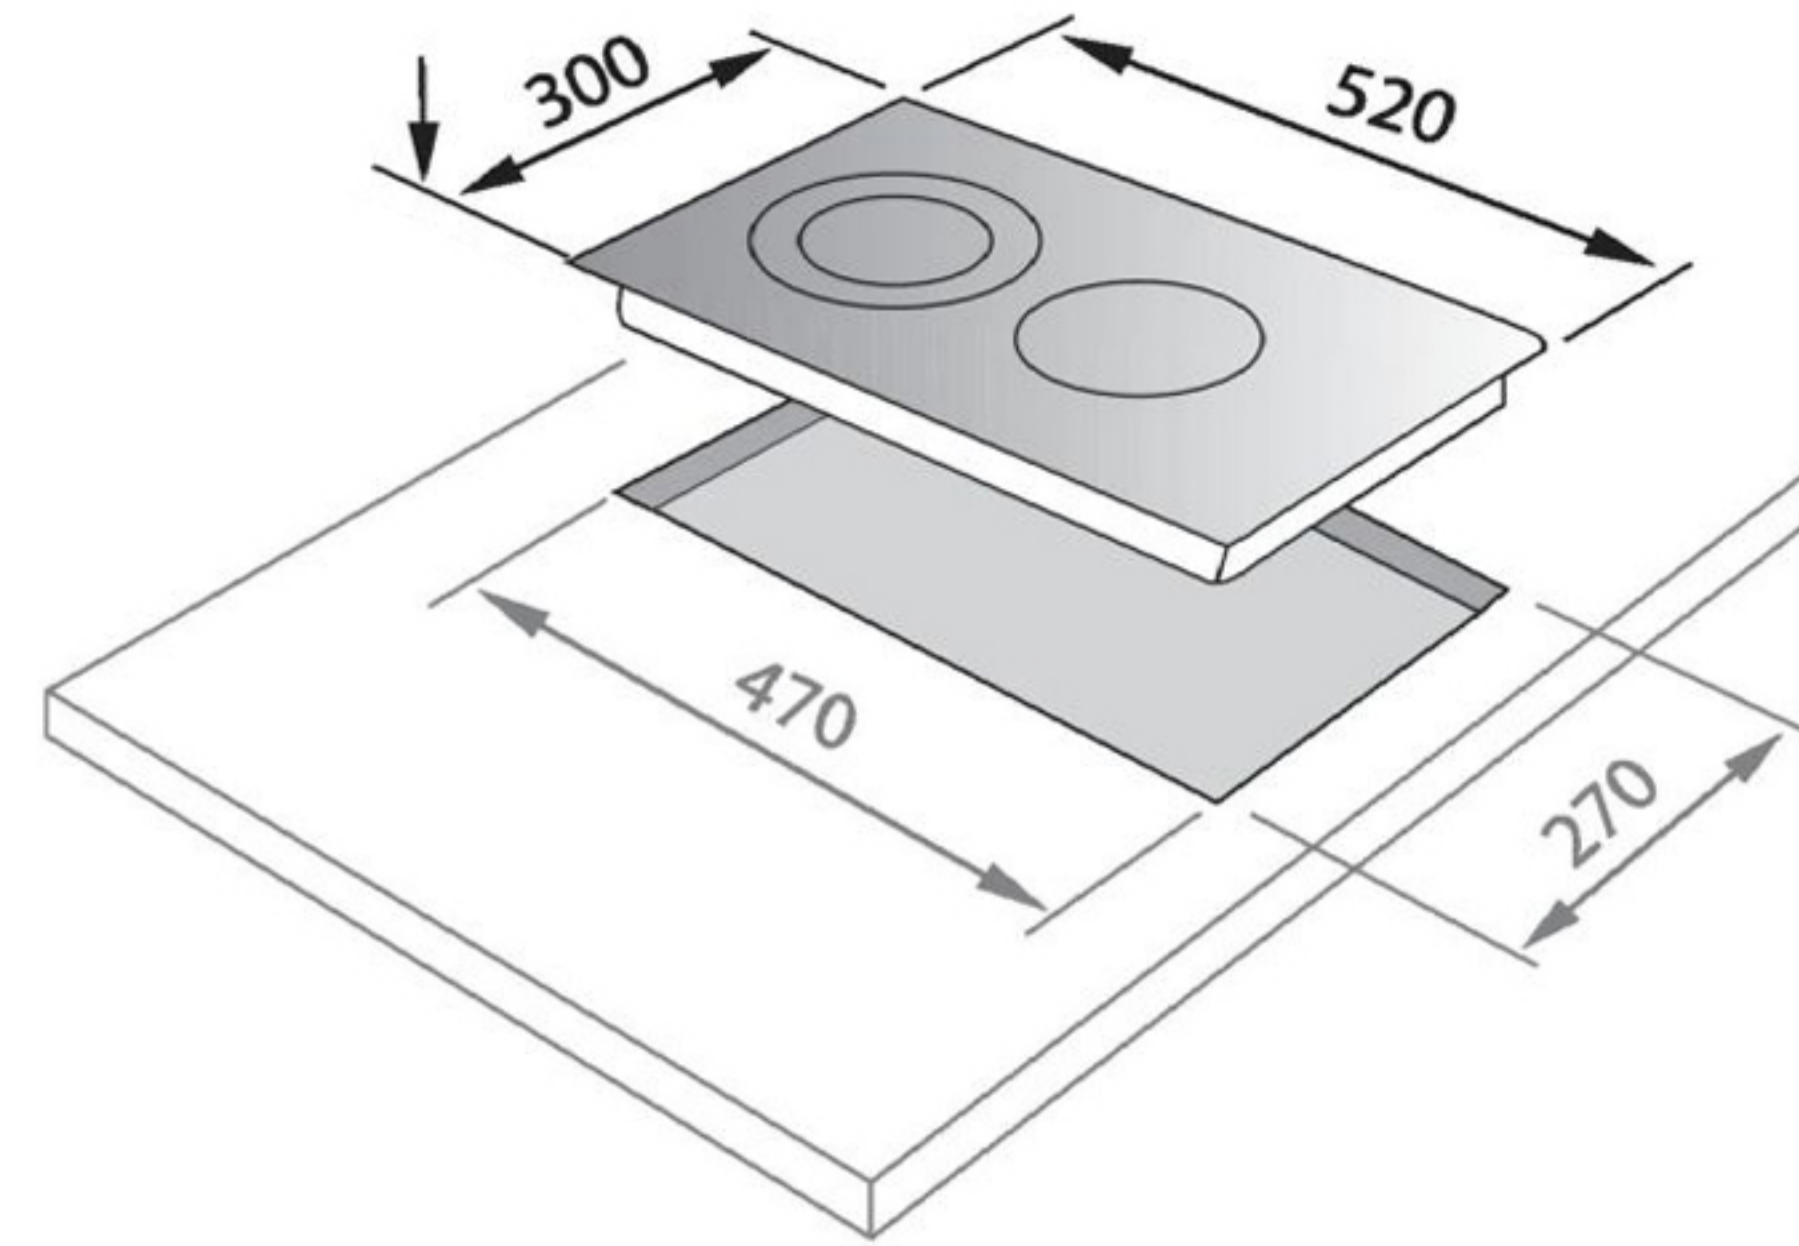

VESTEL - Induction Ceramic Hob

Model: GC30.002

VESTEL

A 30cm induction-ceramic hob featuring high-efficiency 160mm & 200mm induction zones with Boost Mode, Pot Detection, Automatic Heat-Up, and full touch-control operation. Designed with slim vitroc-eramic glass, safety indicators, and powerful 3600W performance for fast, safe, and modern cooking.

Product Information

Colours BLACK

Dimensions

Model Height (varies from model to model) 56

Width (mm) 290

Depth (mm) 520

Cut-out Dimensions

Width (mm) 270

Depth (mm) 490

Hob Features

Hob Induction Ceramic

Ø 160 mm Induction Zone Nominal 1400W max. Boost 1800W

Ø 200 mm Induction Zone Nominal 2100W max. Boost 2500W

Boost Funcion YES

Pot Dedection YES

Timer function for vitro ceramic hobs YES

Inox Frame	NO
Vitroc ceramic Glass Cleaning Spatula	NO
Total Gas Power (Depends on Model) Maximum	3.6
Voltage	230 V~
Packaging	CLOSED BOX [FLEXO, LOGO]
Packed Product Dimensions (mm)	332X581X142
Net Weight (kg)	5.19
Gross Weight (kg)	5.7
